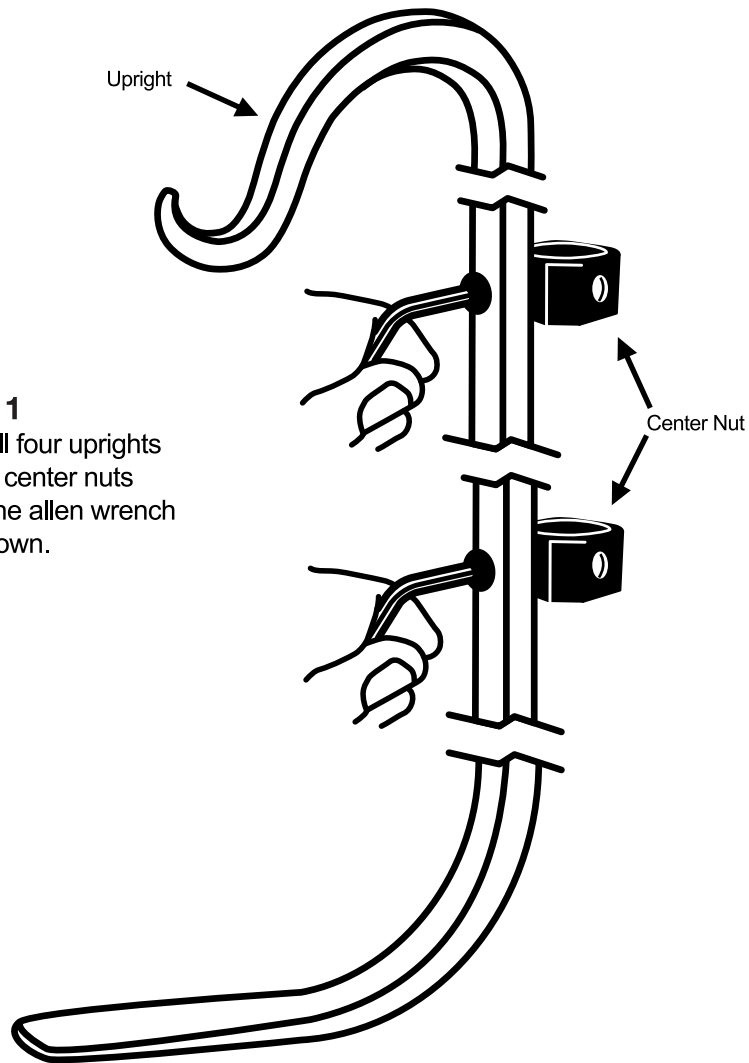

Bolt all four uprights to the center nuts with the allen wrench as shown.

Tool Set

Item# 18001, 18002, 18003, 18004, 18005

ASSEMBLY INSTRUCTIONS

Dear Valued Customer:

Thank you for purchasing this quality hearth accessory from Pilgrim Home & Hearth!

Please visit www.pilgrimhearth.com to activate your warranty registration.

STEP 1

Bolt all four uprights to the center nuts with the allen wrench as shown.

Tool Set

Item# 18001, 18002, 18003, 18004, 18005