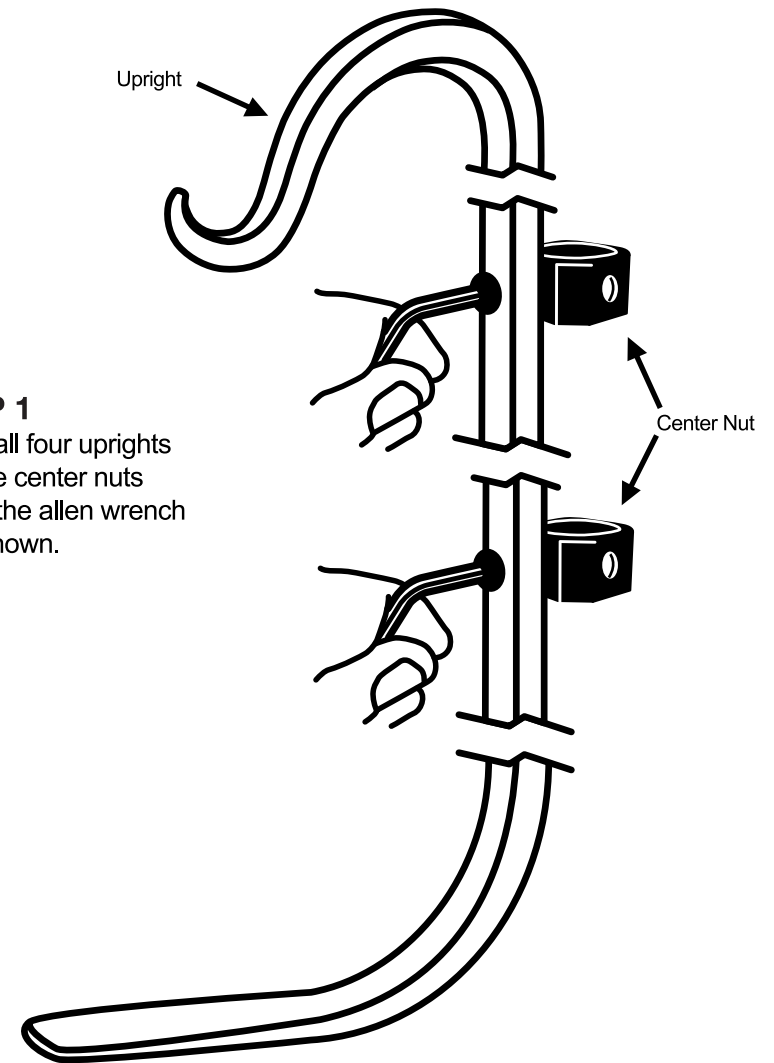

Bolt all four uprights to the center nuts with the allen wrench as shown.

Tool Set

Item# 18001, 18002, 18003, 18004, 18005

ASSEMBLY INSTRUCTIONS

Dear Valued Customer:

Thank you for purchasing this quality hearth accessory from Pilgrim Home & Hearth!

Please visit www.pilgrimhearth.com to activate your warranty registration.

STEP 1

Bolt all four uprights to the center nuts with the allen wrench as shown.

Tool Set

Item# 18001, 18002, 18003, 18004, 18005